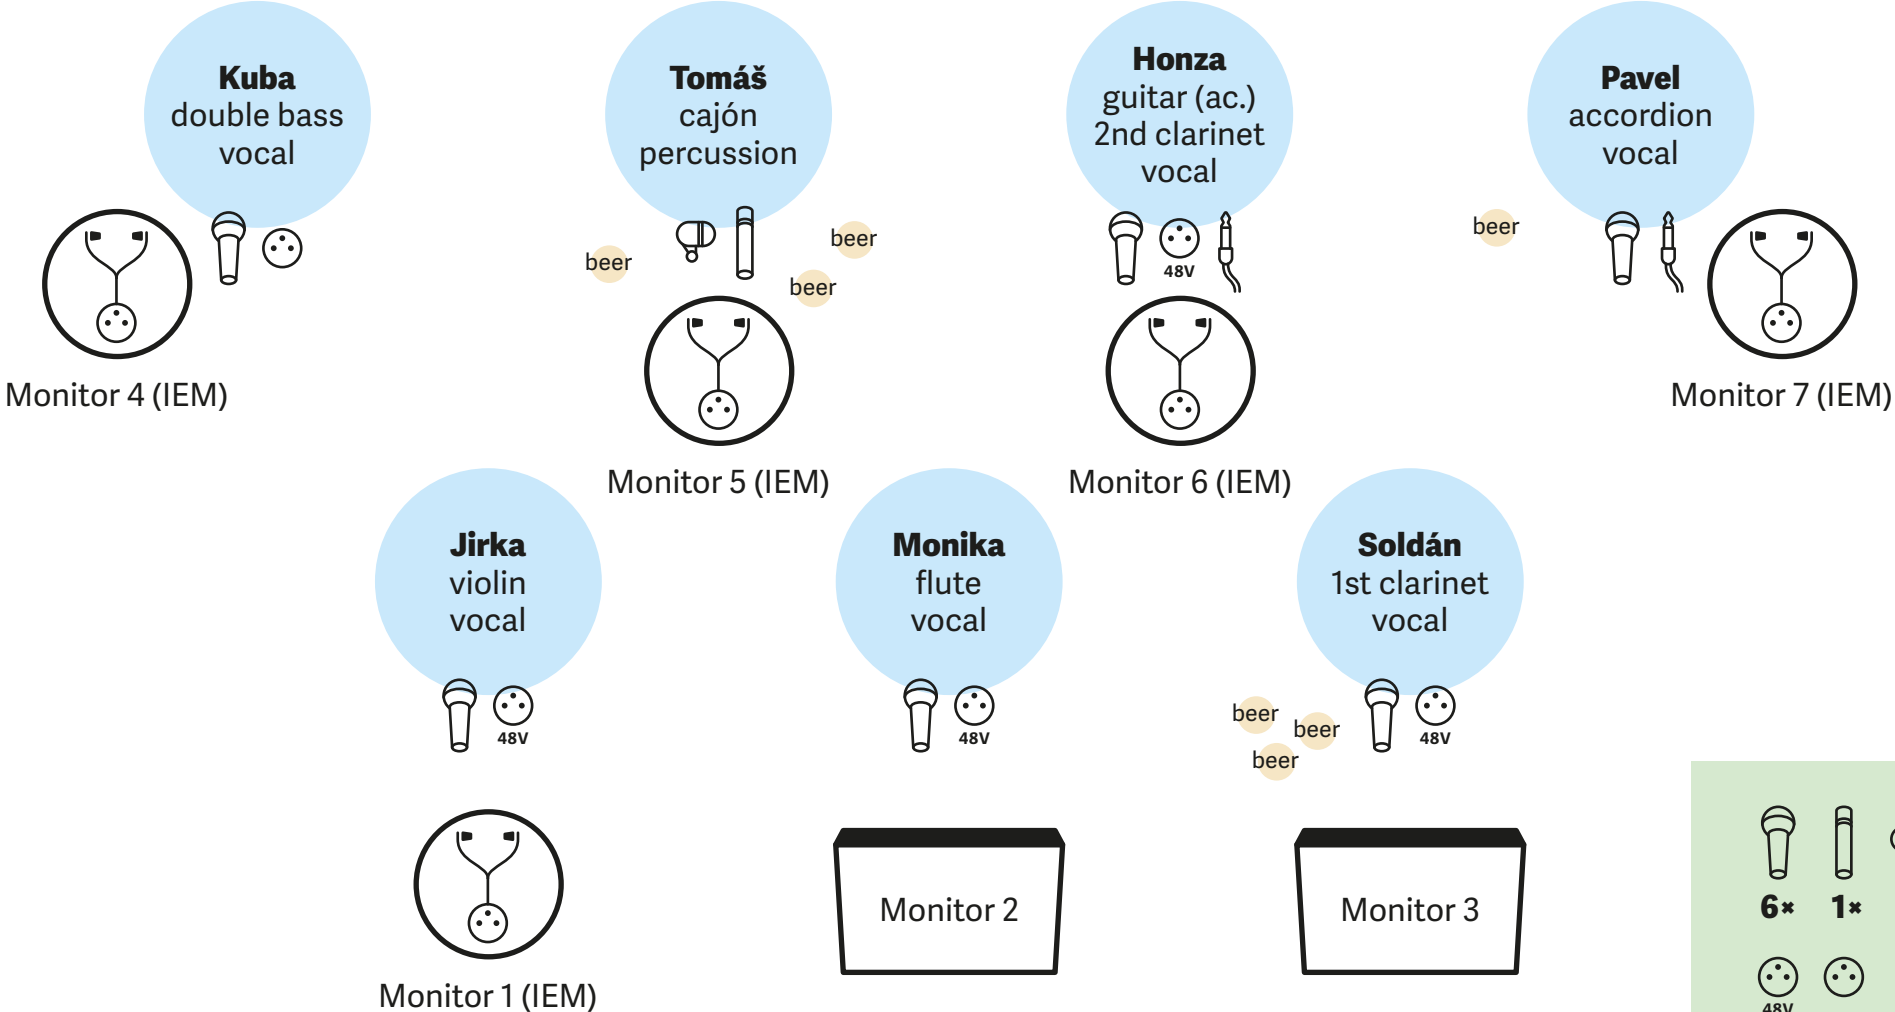

Rajtaraj / stage plan 2026

audience & sound engineer

6*	1*	1*
4*	1*	2*
<hr/>		
15 inputs		
7 aux		